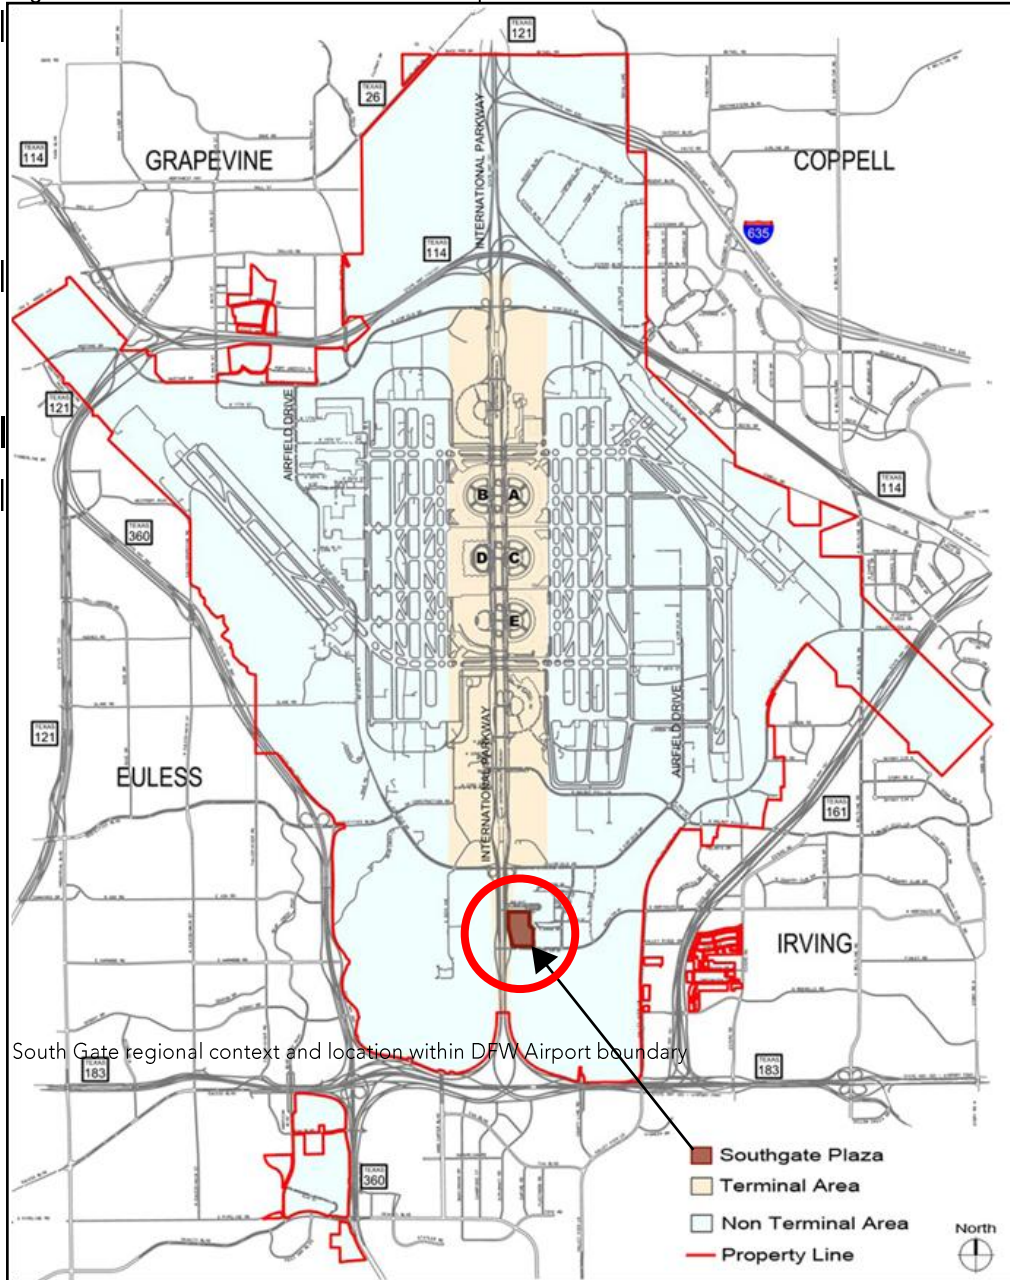

# DFW AIRPORT HEADQUARTERS LOCATION MAP SOUTHGATE PLAZA

2400 Aviation Drive, DFW Airport, TX 75261

Figure 1-1: South Gate Plaza District Location Map