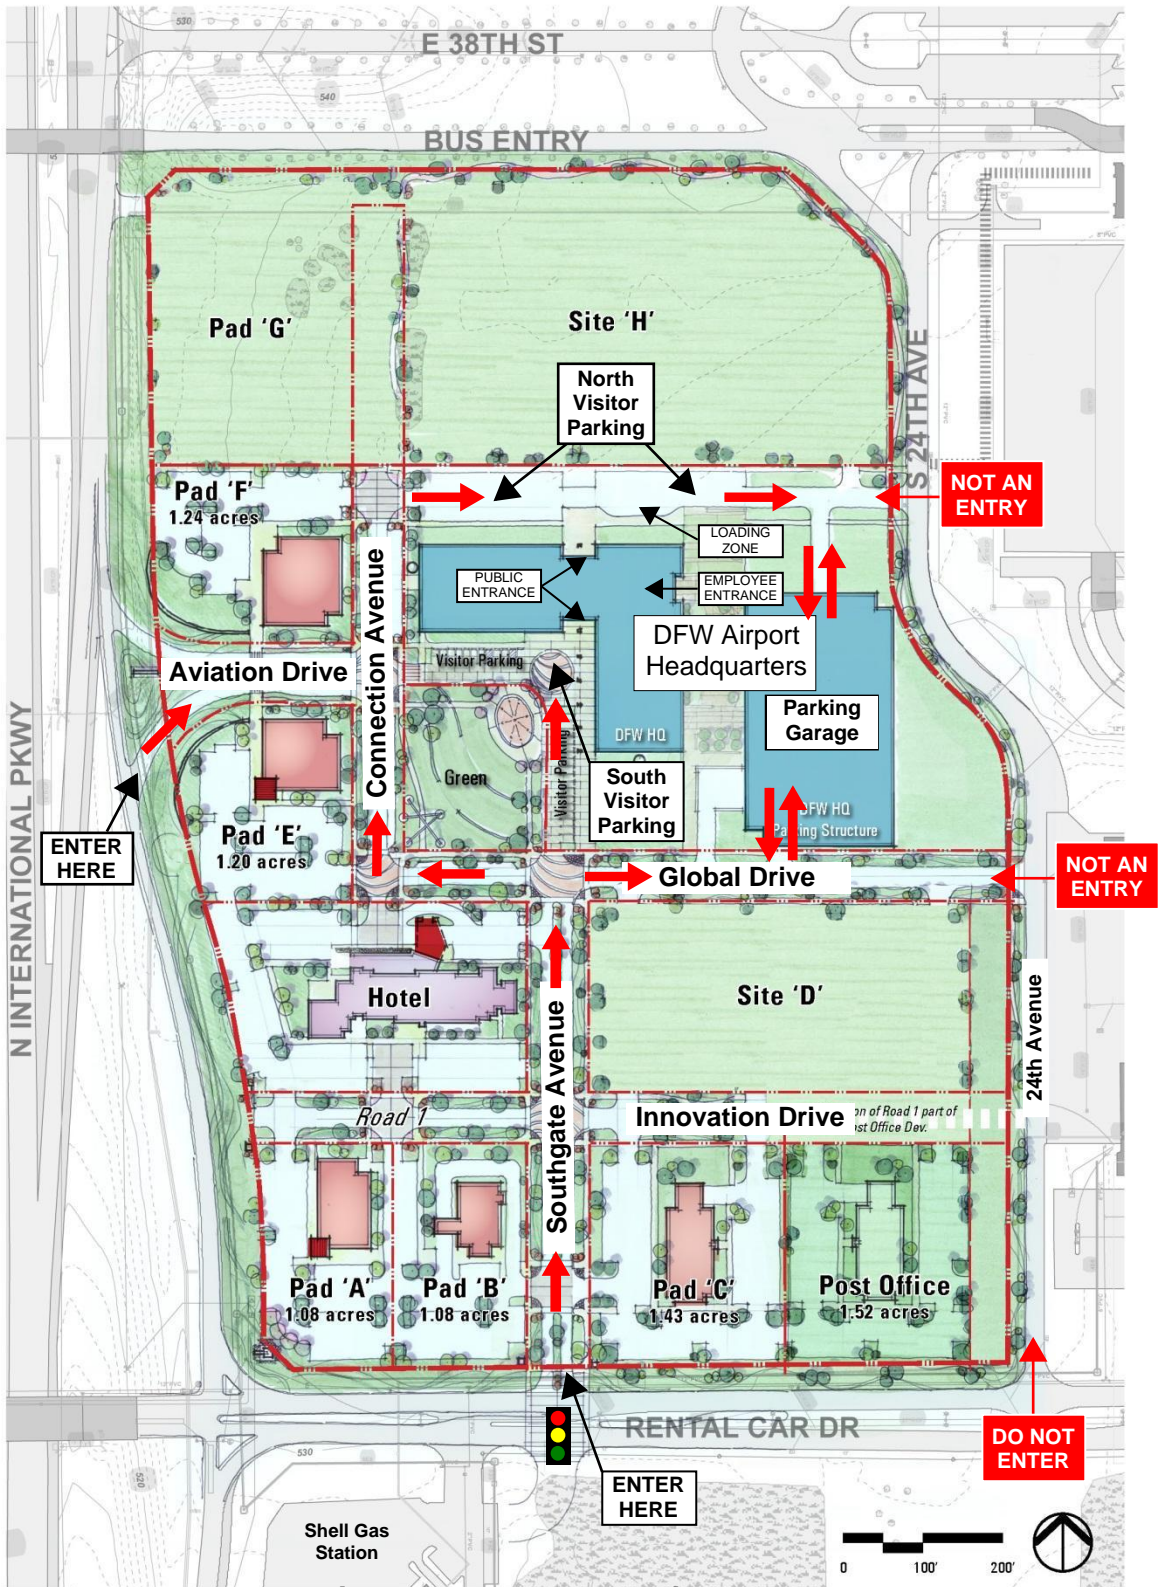

DFW Airport Headquarters

Office Hours (Doors Unlocked): 7:30 am - 5:00 pm